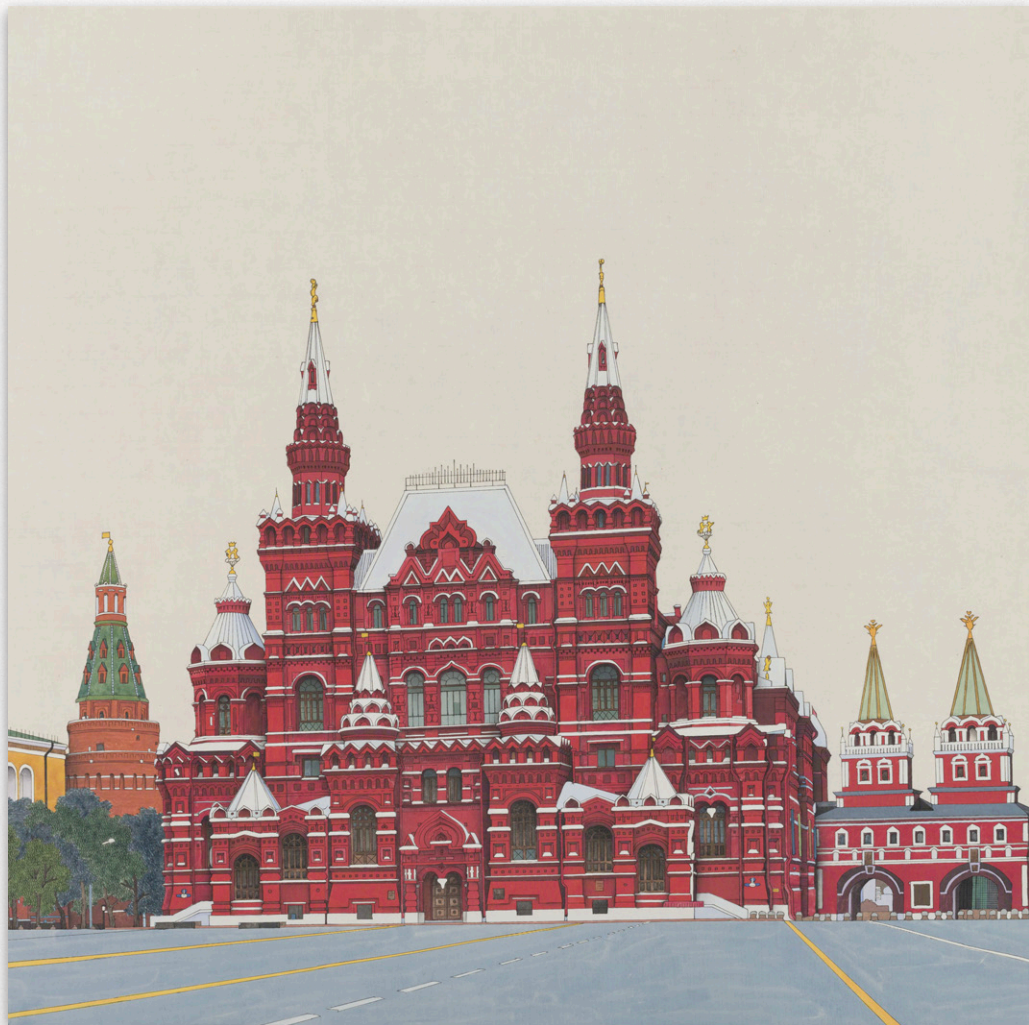

TRIUMPH

卢昊

Lu Hao

纷扰的世界 No.7 红场国家历史博物馆

The Out-of-Joint World No.7 State Historical Museum

绢本设色 Ink and color on silk

80 × 80 cm

2024