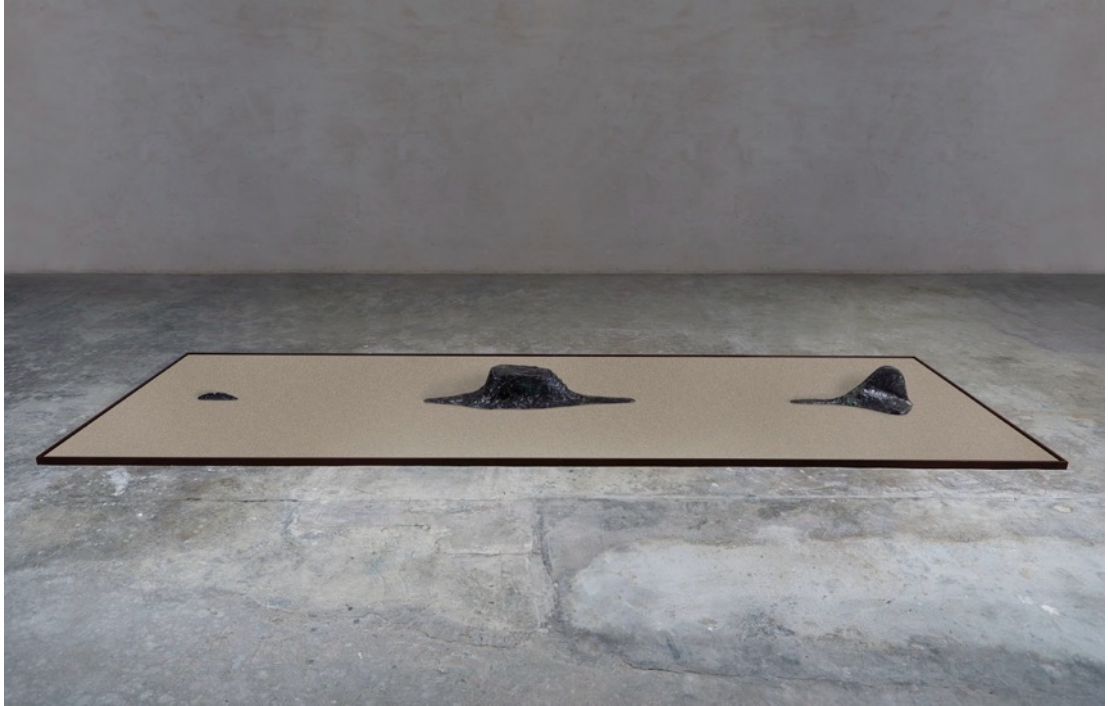

MATTHEW LIU FINE ARTS

里埃拉·伊·阿拉戈 Riera i Aragó
埋地潜艇模型 Model of Buried Submarine

铜、沙子 Bronze, sand

3 x 378 x 117 cm

(潜艇尺寸 Measurements for submarines: 18 x 59 x 30 cm; 16 x 94 x 22 cm; 18 x 2.5 x 3 cm)
1986