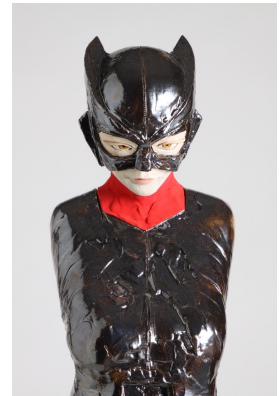

北川宏人
Hiroto Kitagawa

CU2310-mask, silver ore
50x17w12cm
陶瓷釉彩
Ceramic, glaze
2023