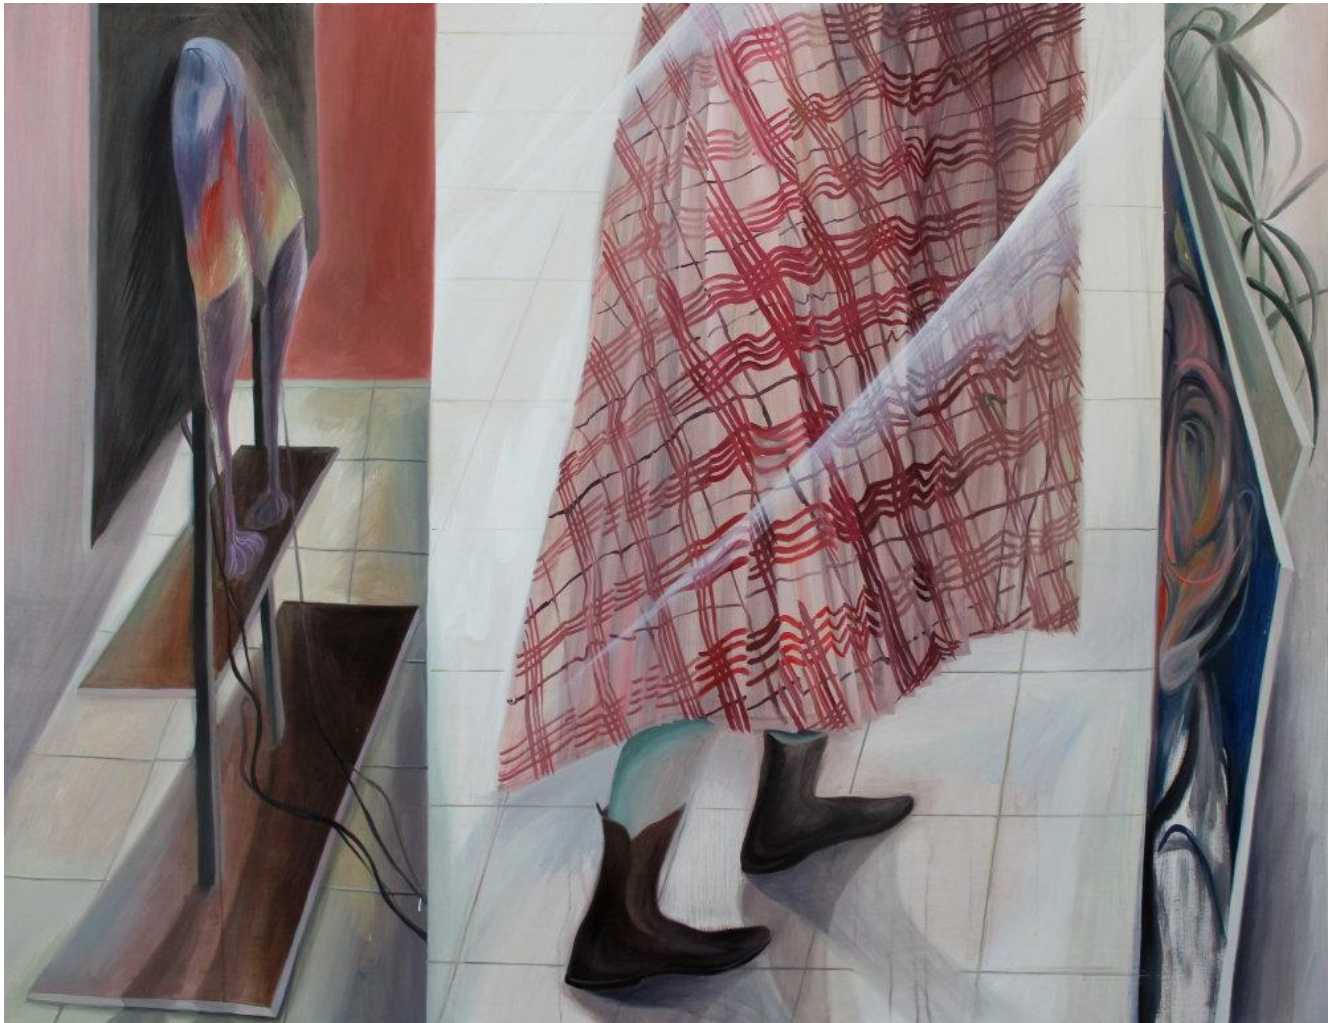

Nan Ke Gallery  
南柯画廊

Xueqing Zhu 朱雪晴  
*The Friendship* 友谊, 2024

Oil on canvas 布面油画  
110h x 130w cm

No. 5, Lane 386, Changle Road, Huangpu District, Shanghai

Nan Ke Gallery

南柯画廊

Xueqing Zhu 朱雪晴

*Pink skirt in the room with less light* 粉色裙子在缺少光线的房间里, 2024